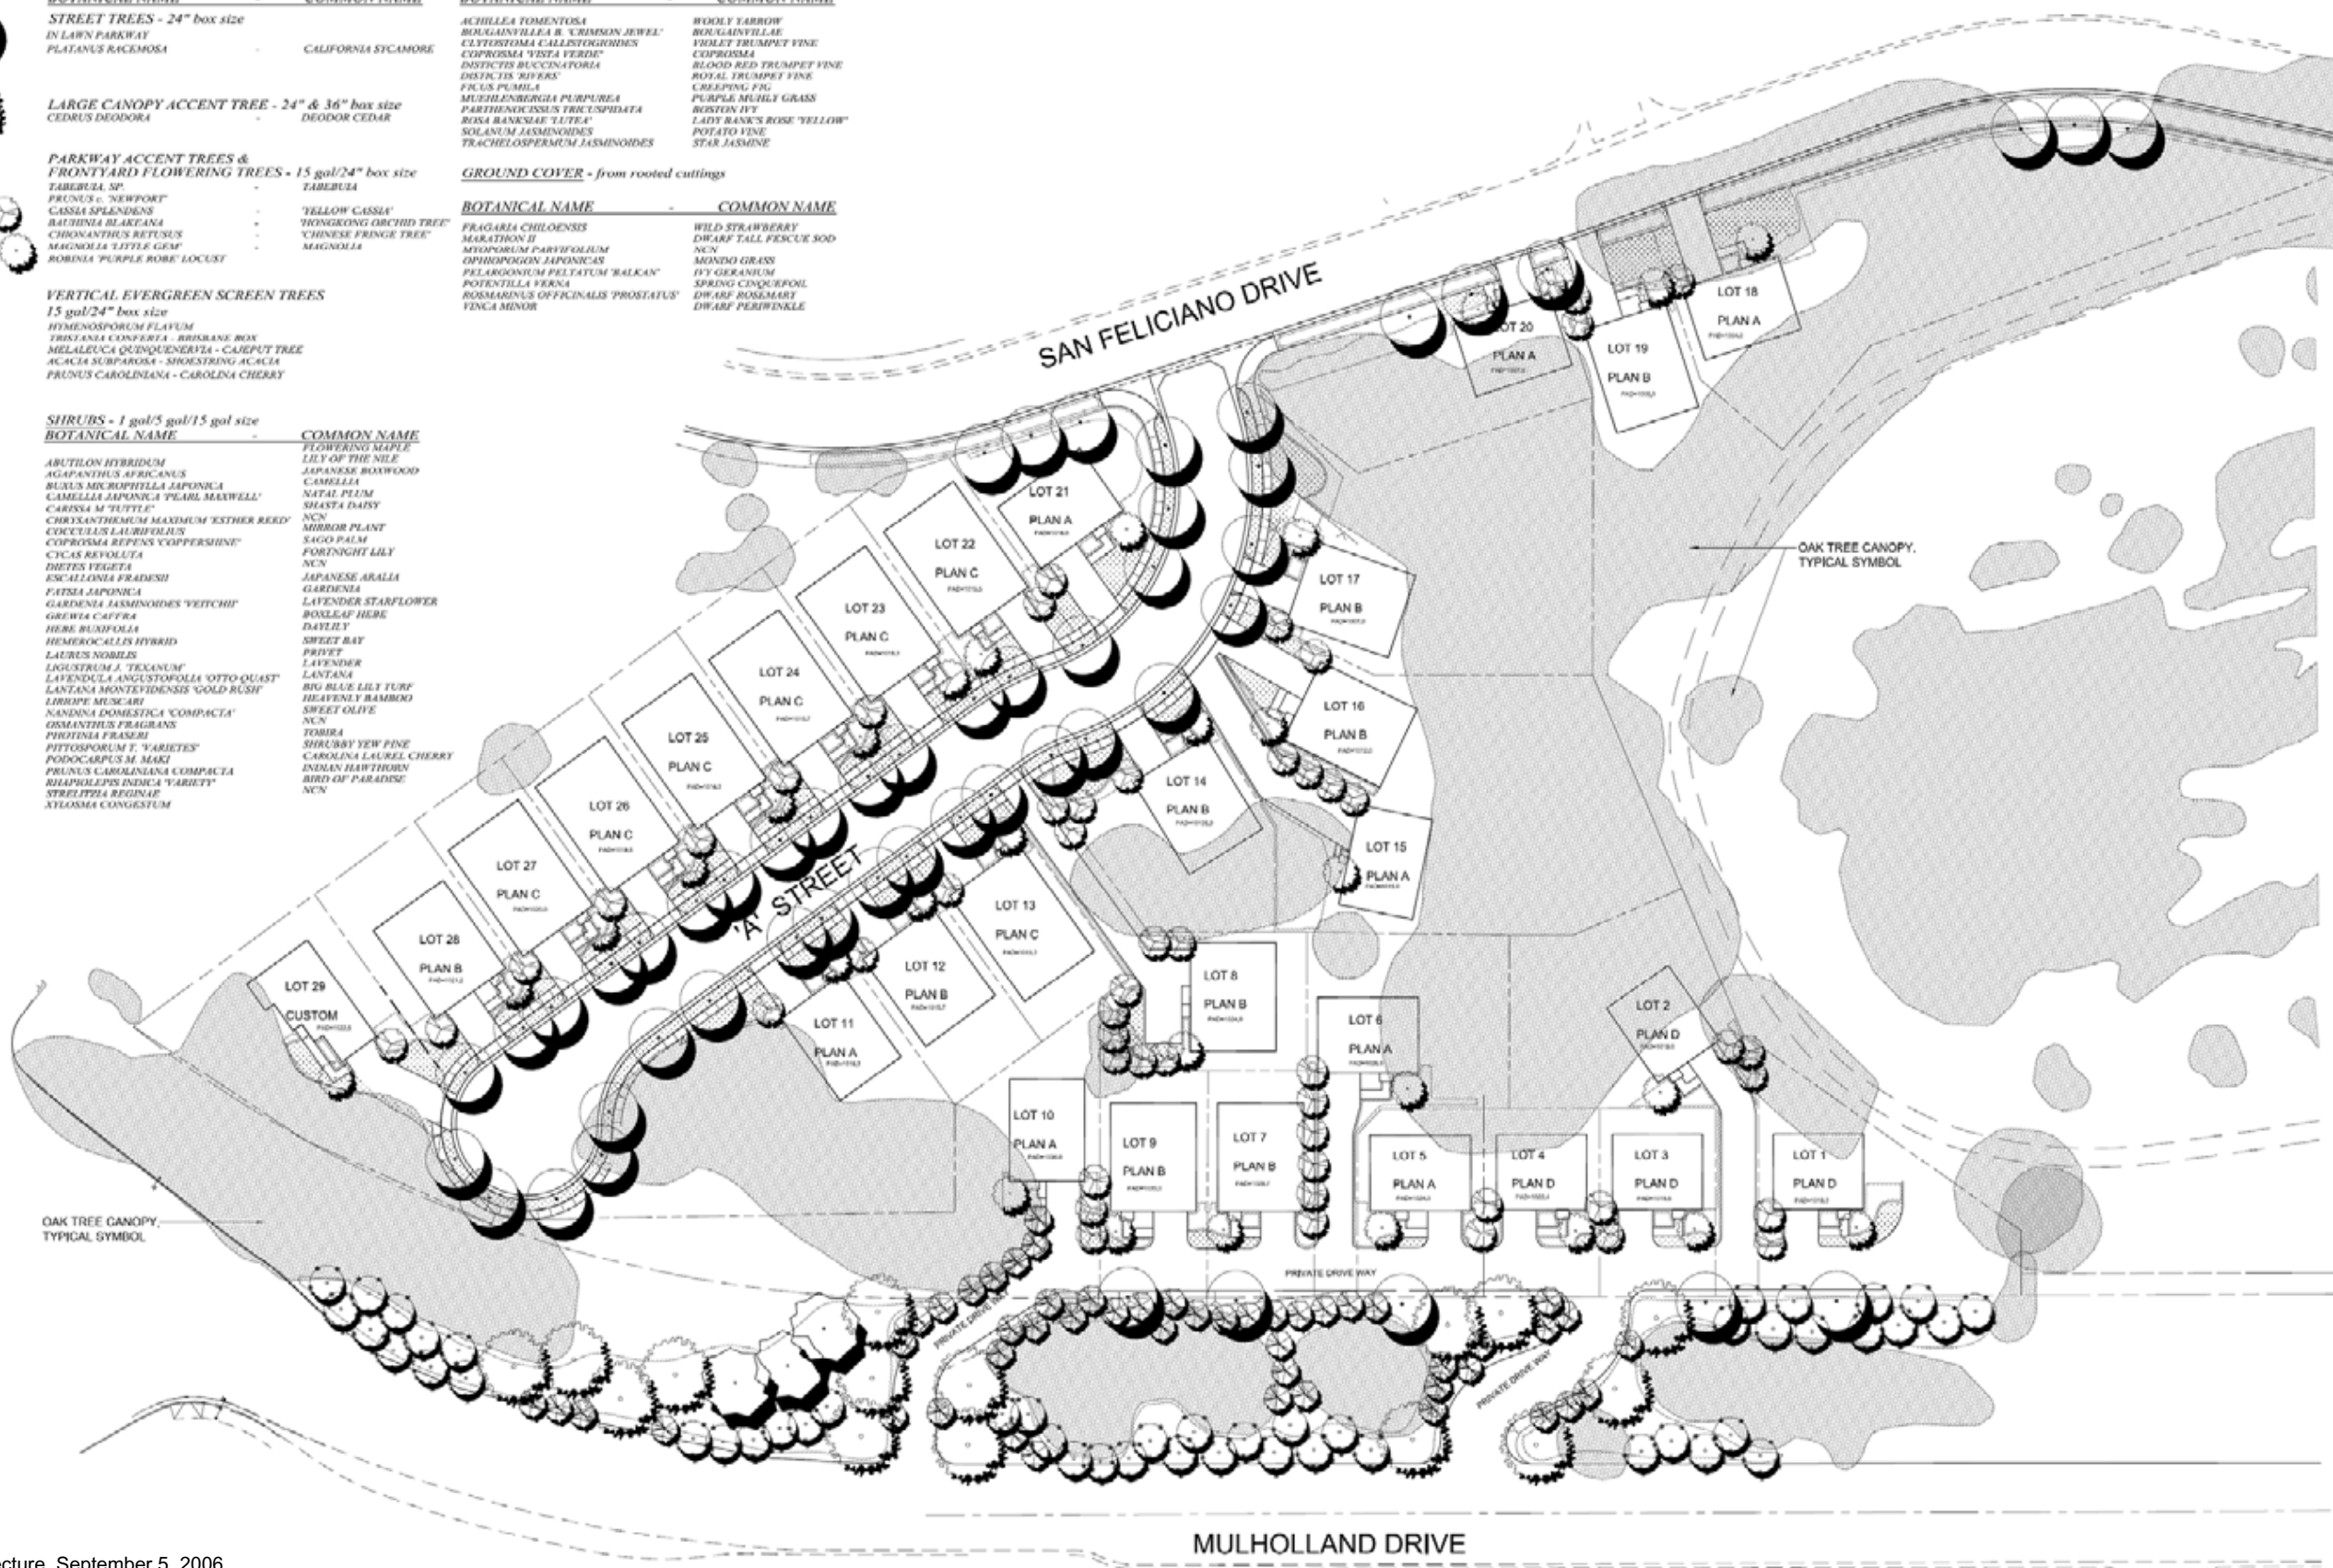

VINES - 5 gal size, unless otherwise noted

BOTANICAL NAME	COMMON NAME
ACHILLEA TOMENTOSA	WOOLY YARROW
BOUGAINVILLEA B. 'CRIMSON JEWEL'	BOUGAINVILLEA
CLYTEMISTRA CALLESTROGONES	WINDY TRUMPET VINE
COPROSMA 'VISTA VERDE'	COPROSMA
INDICTIS BUCCINATORIA	BLOOD RED TRUMPET VINE
INDICTIS 'ROYALE'	ROYAL TRUMPET VINE
FIGUS PUMILA	CREeping FIG
MUEHLENBERGIA PURPUREA	PURPLE MUHLY GRASS
PARHENSICISSUS TRICUSPIDATA	ROBINIA IVY
ROSA BANKSIAE 'LUTEA'	LADY BANKS ROSE 'YELLOW'
SOLANUM JASMINOIDES	POTATO VINE
TRACHELOSPERMUM JASMINOIDES	STAR JASMINE

GROUND COVER - from rooted cuttings

BOTANICAL NAME	COMMON NAME
FRAGARIA CHILOENSIS	WILD STRAWBERRY
MARATHON II	DWARF TALL FESCUE SOD
MIMOPHNUM PARVIFOLIUM	NCN
OPHIPOGON JAPONICUS	MOUND GRASS
PELARGONIUM PELTATUM 'BALKAN'	IVY GERANIUM
POTENTILLA FERNA	SPRING CINQUEFOIL
ROSMARINUS OFFICINALIS 'PROSTATI'	DWARF ROSEMARY
VINCA MINOR	DWARF PERIWINKLE

Source: TGP Landscape Architecture, September 5, 2006.